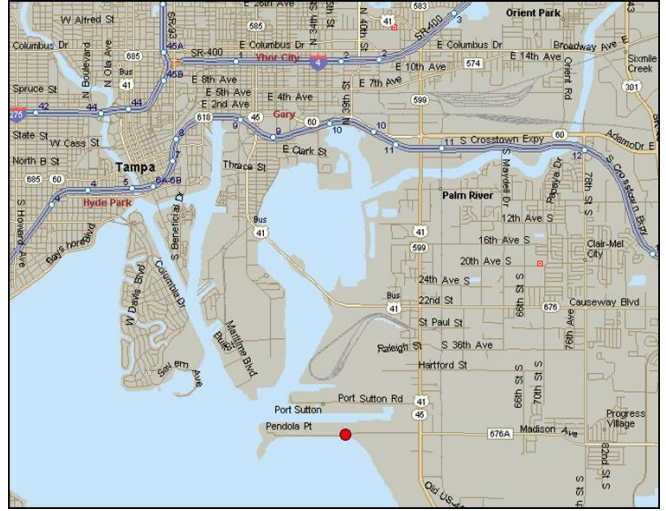

Port Sutton Terminal

Delivering Energy To Improve Lives And Create A Better World

Terminal Specifications

- 16 Acres located on the Port Sutton Channel
- 200,000 tons covered warehouse

Commodities Handled

- Fertilizers, Salt, Ores, Liquid Chemicals, and Other Dry Bulk

Access

- Marine Service via one barge dock (34' MLW; 700' private dock) accessible by the Port Sutton Channel
- Highway access from Interstates 4 and 75
- Rail Access from CSX

Terminal Address

4310 Pendola Point Road
Tampa, FL 33619
813-248-1146

Business Address

1406 West Highway 30
Gonzales, LA 70737
225-675-5387

Kinder Morgan provides energy transportation and storage services in a safe, efficient and environmentally responsible manner for the benefit of people, communities and businesses