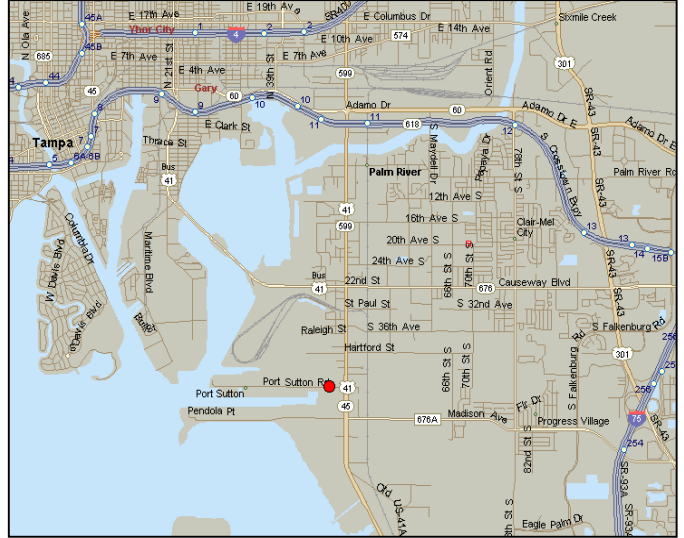

Tampa Bay Stevedores

Delivering Energy To Improve Lives And Create A Better World

Terminal Specifications

- 2 floating cranes with crane operators serving terminals and warehouses in Tampa Bay

Commodities Handled

- Coal, Petcoke, Salt, Millscale, Gypsum, Aggregates, Bauxite, Fertilizers, Sand, Glass Culletts and Phosphate Rock

Access

- Marine service with minimum 12' draft accessible by the Tampa Bay
- Highway access from Interstates 4 and 75
- Rail access from the CSX

Terminal Address

4801 Port Sutton Rd.
Tampa, FL 33565
813-248-1971

Business Address

1406 West Highway 30
Gonzales, LA 70737
225-675-5387

Kinder Morgan provides energy transportation and storage services in a safe, efficient and environmentally responsible manner for the benefit of people, communities and businesses